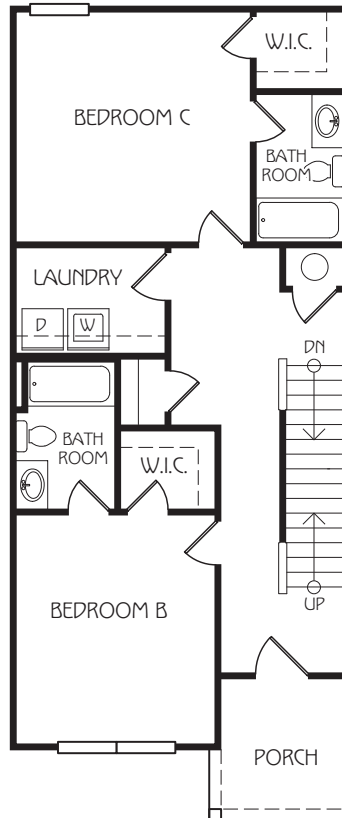

TALMADGE

5 BEDROOM / 5.5 BATH COTTAGE

APPROX SQ FT: 1,873

Bedroom A: 11'3.5" x 11'11"

Bedroom B: 13'3.5" x 11'3"

Bedroom C: 13'7.5" x 13'7"

Bedroom D: 13'7.5" x 13'10.5"

Bedroom E: 13'3.5" x 11'7.5"

Living Area: 14'1.5" x 15'3"

855.563.1414 RETREATGAINESVILLE.COM

The Retreat Leasing Center | 1404 W University Ave | Gainesville, FL 32603