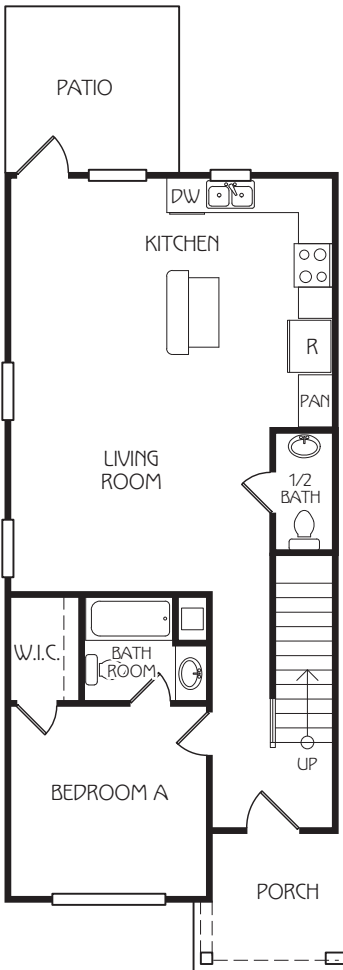

TALMADGE

5 BEDROOM / 5.5 BATH COTTAGE

APPROX SQ FT: 1,873

Bedroom A: 11'3.5" x 11'11"

Bedroom B: 13'3.5" x 11'3"

Bedroom C: 13'7.5" x 13'7"

Bedroom D: 13'7.5" x 13'10.5"

Bedroom E: 13'3.5" x 11'7.5"

Living Area: 14'1.5" x 15'3"

855.563.1414 RETREATGAINESVILLE.COM

The Retreat Leasing Center | 1404 W University Ave | Gainesville, FL 32603