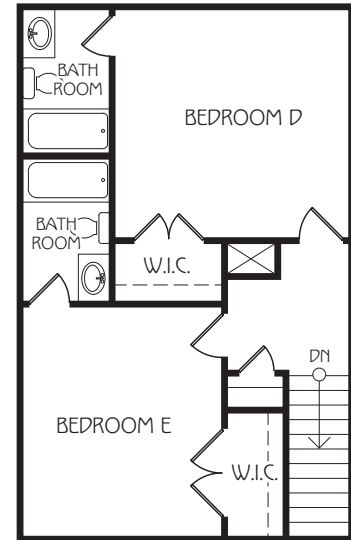

TALMADGE

5 BEDROOM / 5.5 BATH COTTAGE

APPROX SQ FT: 1,873

Bedroom A: 11'3.5" x 11'11"

Bedroom B: 13'3.5" x 11'3"

Bedroom C: 13'7.5" x 13'7"

Bedroom D: 13'7.5" x 13'10.5"

Bedroom E: 13'3.5" x 11'7.5"

Living Area: 14'1.5" x 15'3"

855.563.1414 RETREATGAINESVILLE.COM

The Retreat Leasing Center | 1404 W University Ave | Gainesville, FL 32603