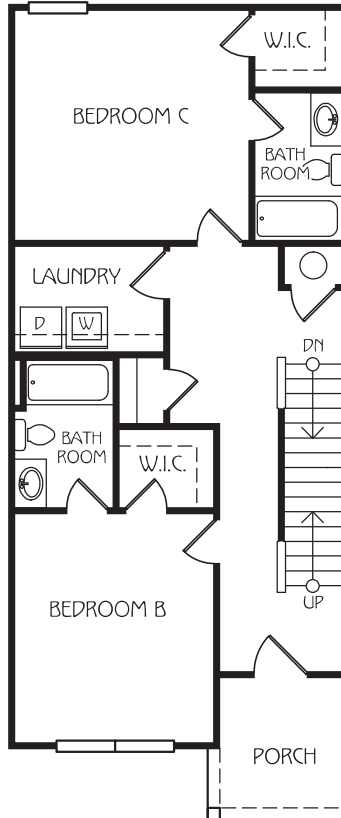

TALMADGE

5 BEDROOM / 5.5 BATH COTTAGE

TOTAL SQ FT: 1,873

- Bedroom A: 11'3.5" x 11'11"
- Bedroom B: 13'3.5" x 11'3"
- Bedroom C: 13'7.5" x 13'7"
- Bedroom D: 13'7.5" x 13'10.5"
- Bedroom E: 13'3.5" x 11'7.5"
- Living Area: 14'1.5" x 15'3"

* All dimensions are approximated.

352.372.6535 RETREATGAINESVILLE.COM

1001 SW 17th Lane | Gainesville, FL 32603