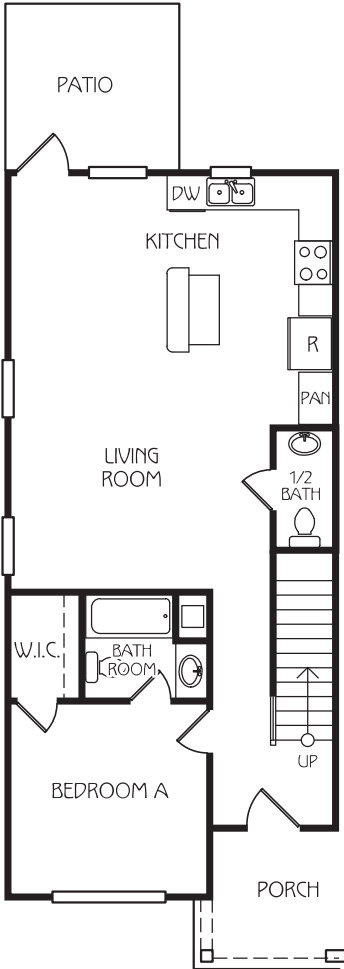

TALMADGE

5 BEDROOM / 5.5 BATH COTTAGE

TOTAL SQ FT: 1,873

- Bedroom A: 11'3.5" x 11'11"
- Bedroom B: 13'3.5" x 11'3"
- Bedroom C: 13'7.5" x 13'7"
- Bedroom D: 13'7.5" x 13'10.5"
- Bedroom E: 13'3.5" x 11'7.5"
- Living Area: 14'1.5" x 15'3"

* All dimensions are approximated.

352.372.6535 RETREATGAINESVILLE.COM

1001 SW 17th Lane | Gainesville, FL 32603