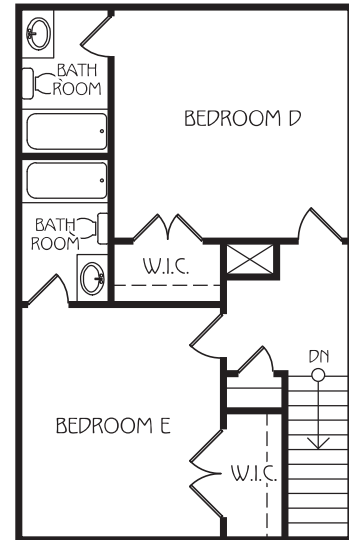

TALMADGE

5 BEDROOM / 5.5 BATH COTTAGE

TOTAL SQ FT: 1,873

- Bedroom A: 11'3.5" x 11'11"
- Bedroom B: 13'3.5" x 11'3"
- Bedroom C: 13'7.5" x 13'7"
- Bedroom D: 13'7.5" x 13'10.5"
- Bedroom E: 13'3.5" x 11'7.5"
- Living Area: 14'1.5" x 15'3"

* All dimensions are approximated.

352.372.6535 RETREATGAINESVILLE.COM

1001 SW 17th Lane | Gainesville, FL 32603