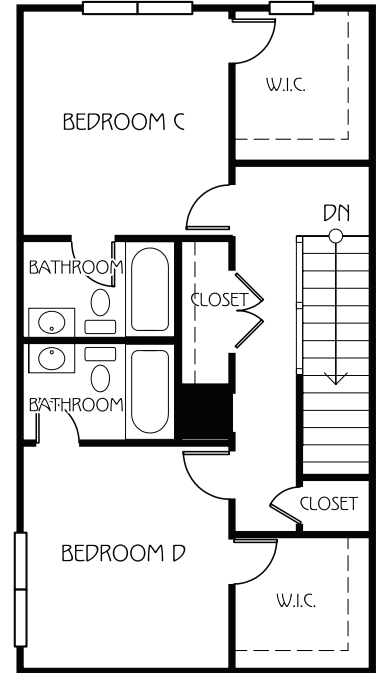

MILLEdge

4 BEDROOM / 4.5 BATH COTTAGE

TOTAL SQ FT: 2,333

Bedroom A: 12' x 11'2"

Bedroom B: 12' x 11'2"

Bedroom C: 12' x 11'2"

Bedroom D: 12' x 11'2"

Living Area: 26'3" x 14'9"

855.563.1414 RETREATGAINESVILLE.COM

The Retreat Leasing Center | 1404 W University Ave | Gainesville, FL 32603