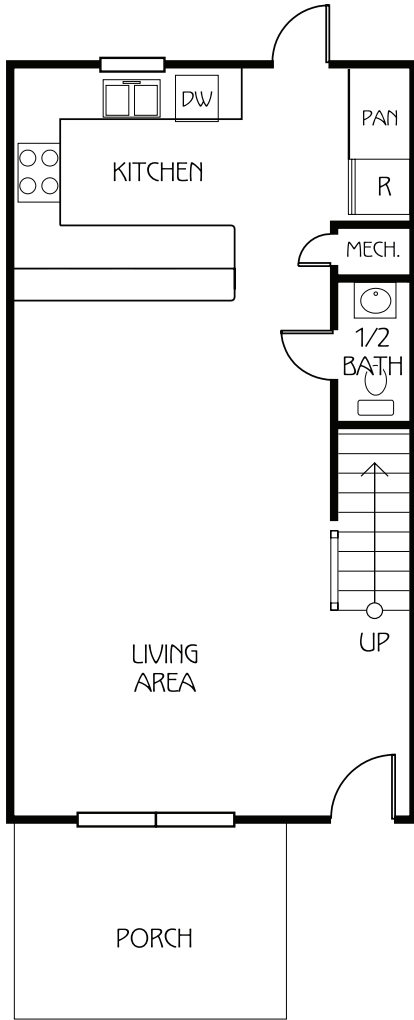

MILLEdge

4 BEDROOM / 4.5 BATH COTTAGE

TOTAL SQ FT: 2,333

Bedroom A: 12' x 11'2"

Bedroom B: 12' x 11'2"

Bedroom C: 12' x 11'2"

Bedroom D: 12' x 11'2"

Living Area: 26'3" x 14'9"

855.563.1414 RETREATGAINESVILLE.COM

The Retreat Leasing Center | 1404 W University Ave | Gainesville, FL 32603