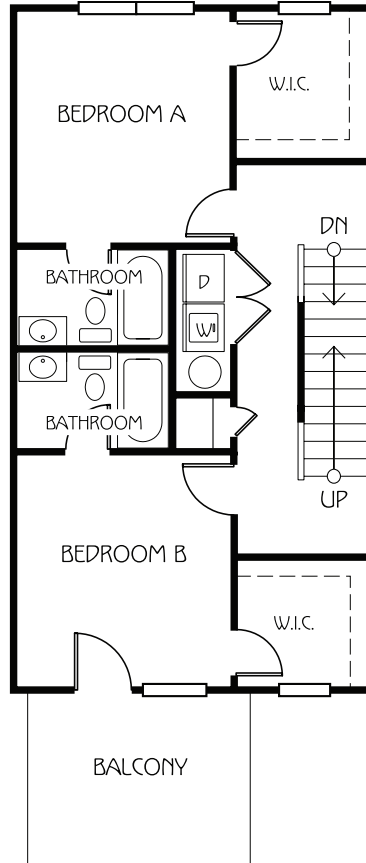

MILLEdge

4 BEDROOM / 4.5 BATH COTTAGE

TOTAL SQ FT: 2,333

Bedroom A: 12' x 11'2"

Bedroom B: 12' x 11'2"

Bedroom C: 12' x 11'2"

Bedroom D: 12' x 11'2"

Living Area: 26'3" x 14'9"

855.563.1414 RETREATGAINESVILLE.COM

The Retreat Leasing Center | 1404 W University Ave | Gainesville, FL 32603