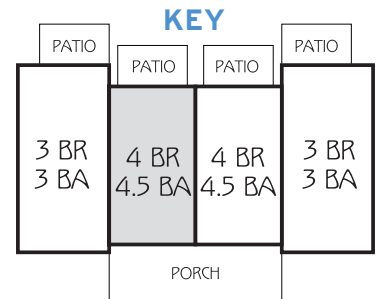

MILLEdge

4 BEDROOM / 4.5 BATH COTTAGE

TOTAL SQ FT: 2,333

Bedroom A: 12' x 11'2"

Bedroom B: 12' x 11'2"

Bedroom C: 12' x 11'2"

Bedroom D: 12' x 11'2"

Living Area: 26'3" x 14'9"

855.563.1414 RETREATGAINESVILLE.COM

The Retreat Leasing Center | 1404 W University Ave | Gainesville, FL 32603