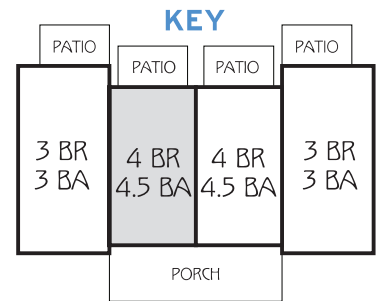

# MILLEDDGE

4 BEDROOM / 4.5 BATH COTTAGE

**TOTAL SQ FT: 2,333**

- Bedroom A: 12' x 11'2"
- Bedroom B: 12' x 11'2"
- Bedroom C: 12' x 11'2"
- Bedroom D: 12' x 11'2"
- Living Area: 26'3" x 14'9"

\* All dimensions are approximated.