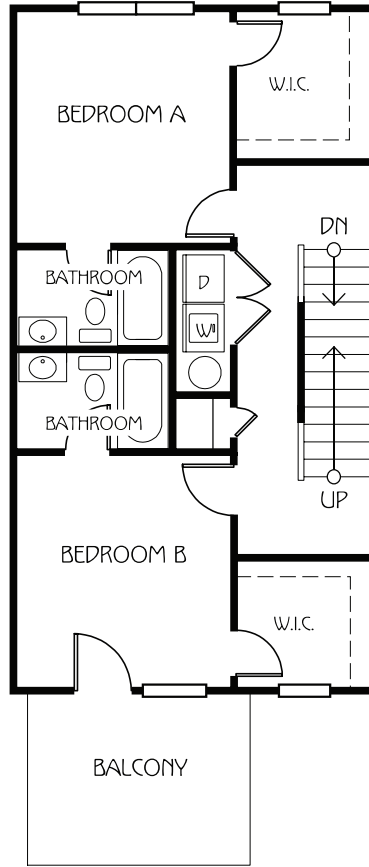

# MILLEDDGE

4 BEDROOM / 4.5 BATH COTTAGE

**TOTAL SQ FT: 2,333**

- Bedroom A: 12' x 11'2"
- Bedroom B: 12' x 11'2"
- Bedroom C: 12' x 11'2"
- Bedroom D: 12' x 11'2"
- Living Area: 26'3" x 14'9"

\* All dimensions are approximated.