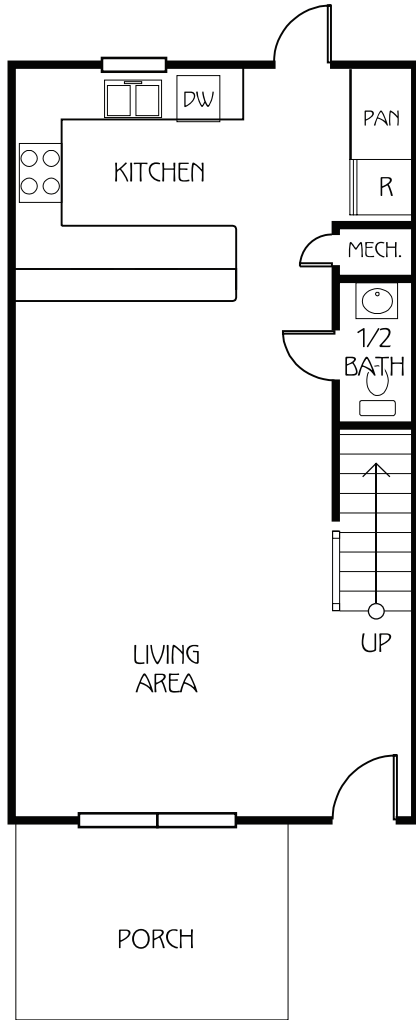

# MILLEDDGE

4 BEDROOM / 4.5 BATH COTTAGE

**TOTAL SQ FT: 2,333**

- Bedroom A: 12' x 11'2"
- Bedroom B: 12' x 11'2"
- Bedroom C: 12' x 11'2"
- Bedroom D: 12' x 11'2"
- Living Area: 26'3" x 14'9"

\* All dimensions are approximated.