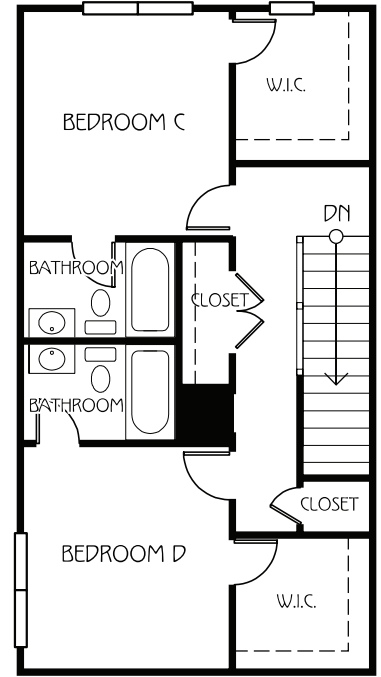

# MILLEDDGE

4 BEDROOM / 4.5 BATH COTTAGE

**TOTAL SQ FT: 2,333**

- Bedroom A: 12' x 11'2"
- Bedroom B: 12' x 11'2"
- Bedroom C: 12' x 11'2"
- Bedroom D: 12' x 11'2"
- Living Area: 26'3" x 14'9"

\* All dimensions are approximated.