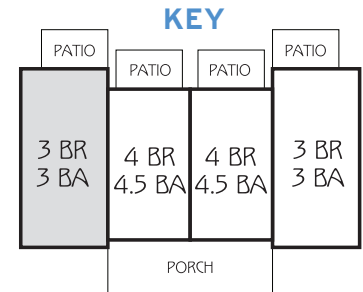

# MILLEDDGE

3 BEDROOM / 3 BATH COTTAGE

**APPROX SQ FT: 1,395**

- Bedroom A: 11' x 11"
- Bedroom B: 12'2" x 10'3"
- Bedroom C: 12'2" x 11'3"
- Living Area: 11'6" x 17'6"

**855.563.1414 RETREATGAINESVILLE.COM**

The Retreat Leasing Center | 1404 W University Ave | Gainesville, FL 32603

\*Amenities & materials subject to change. Floorplans & units subject to change. Floorplans & elevations ©2008 Garrell Associates Inc. Photography is representational. Pricing, amenities and availability subject to change without notice. Information is believed to be accurate but is not warranted. Speak with a leasing agent for additional details.