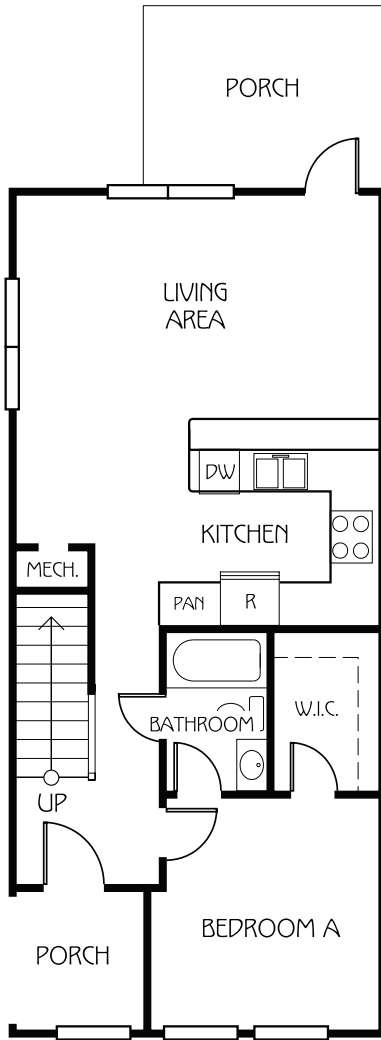

# MILLEDDGE

3 BEDROOM / 3 BATH COTTAGE

**APPROX SQ FT: 1,395**

- Bedroom A: 11' x 11"
- Bedroom B: 12'2" x 10'3"
- Bedroom C: 12'2" x 11'3"
- Living Area: 11'6" x 17'6"

**855.563.1414 RETREATGAINESVILLE.COM**