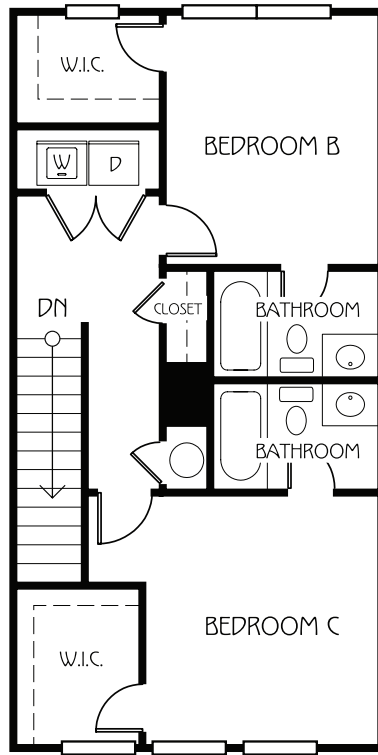

# MILLEDDGE

3 BEDROOM / 3 BATH COTTAGE

**APPROX SQ FT: 1,395**

- Bedroom A: 11' x 11"
- Bedroom B: 12'2" x 10'3"
- Bedroom C: 12'2" x 11'3"
- Living Area: 11'6" x 17'6"

**855.563.1414 RETREATGAINESVILLE.COM**