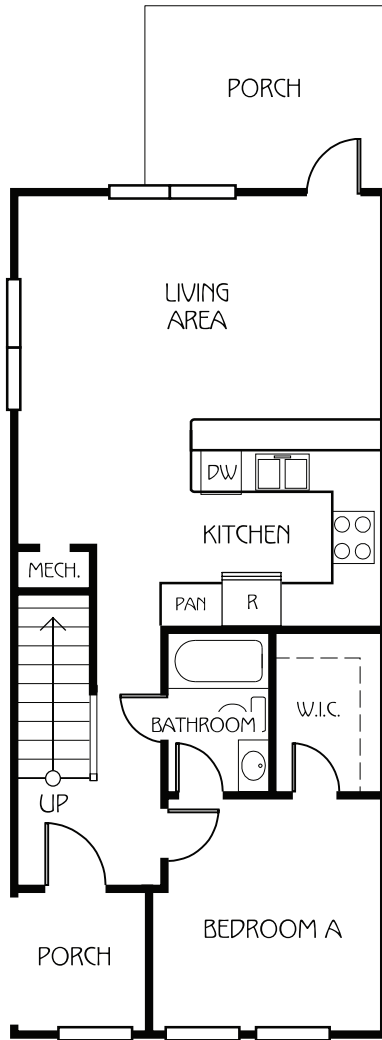

MILLEdge

3 BEDROOM / 3 BATH COTTAGE

TOTAL SQ FT: 1,395

- Bedroom A: 11' x 11'1"
- Bedroom B: 12'2" x 10'3"
- Bedroom C: 12'2" x 11'3"
- Living Area: 11'6" x 17'6"

* All dimensions are approximated.

352.372.6535 RETREATGAINESVILLE.COM