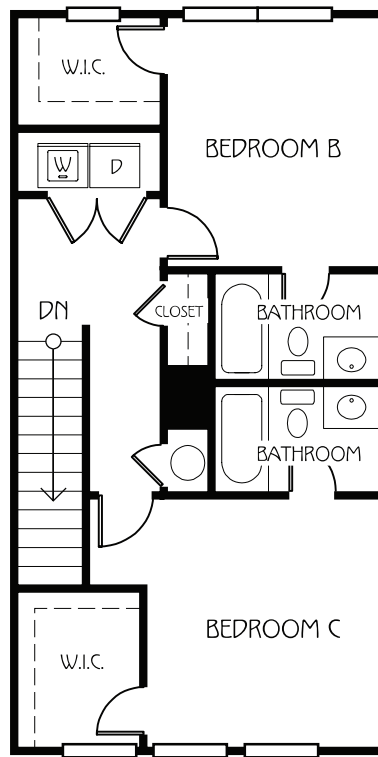

MILLEdge

3 BEDROOM / 3 BATH COTTAGE

TOTAL SQ FT: 1,395

- Bedroom A: 11' x 11'1"
- Bedroom B: 12'2" x 10'3"
- Bedroom C: 12'2" x 11'3"
- Living Area: 11'6" x 17'6"

* All dimensions are approximated.

352.372.6535 RETREATGAINESVILLE.COM