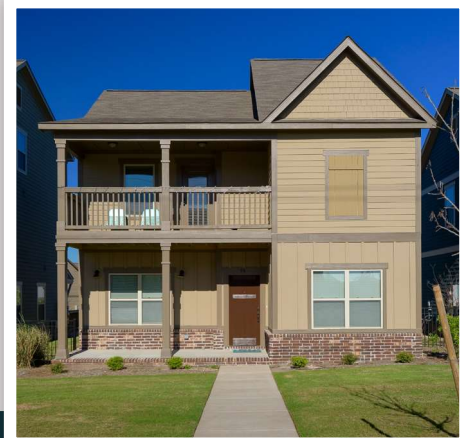

HAWTHORNE

5 BEDROOM / 5 BATH COTTAGE

TOTAL SQ FT: 2,280

Bedroom A: 11'3" x 12'10"

Bedroom B: 11'6" x 11'6"

Bedroom C: 13'2" x 12'6"

Bedroom D: 11'11" x 12'2"

Bedroom E: 12'3" x 12'8"

Living Area: 17'3" x 16'

* All dimensions are approximated.

352.372.6535 RETREATGAINESVILLE.COM

1001 SW 17th Lane | Gainesville, FL 32603

*Amenities & materials subject to change. Floorplans & units subject to change. Floorplans & elevations ©2008 Garrell Associates Inc. Photography is representational. Pricing, amenities and availability subject to change without notice. Information is believed to be accurate but is not warranted. Speak with a leasing agent for additional details.