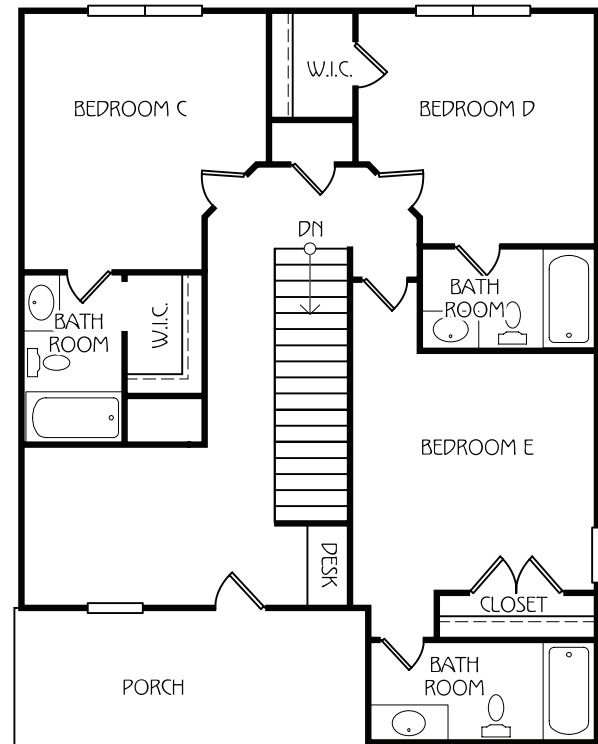

HAWTHORNE

5 BEDROOM / 5 BATH COTTAGE

TOTAL SQ FT: 2,280

Bedroom A: 11'3" x 12'10"

Bedroom B: 11'6" x 11'6"

Bedroom C: 13'2" x 12'6"

Bedroom D: 11'11" x 12'2"

Bedroom E: 12'3" x 12'8"

Living Area: 17'3" x 16'

* All dimensions are approximated.

352.372.6535 RETREATGAINESVILLE.COM

1001 SW 17th Lane | Gainesville, FL 32603

*Amenities & materials subject to change. Floorplans & units subject to change. Floorplans & elevations ©2008 Garrell Associates Inc. Photography is representational. Pricing, amenities and availability subject to change without notice. Information is believed to be accurate but is not warranted. Speak with a leasing agent for additional details.