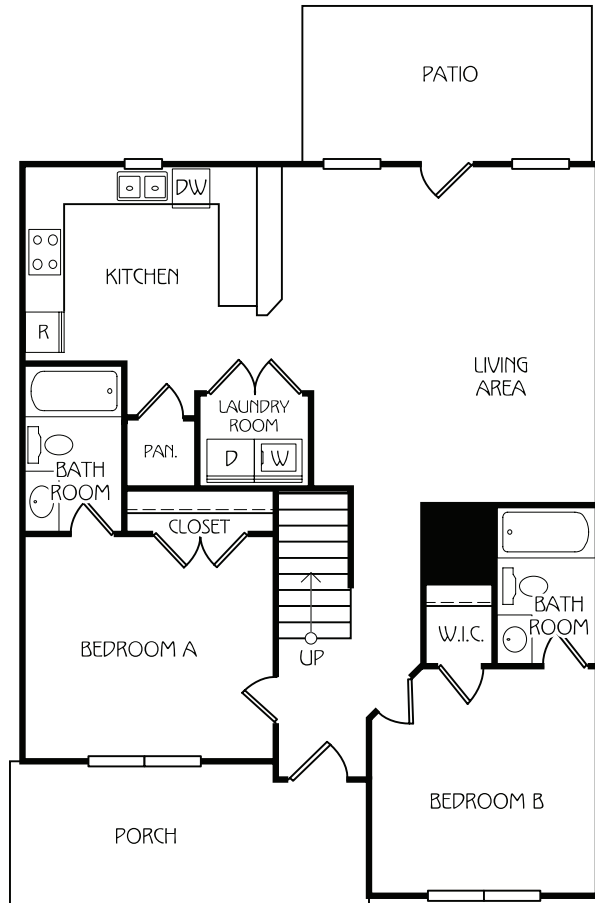

HAWTHORNE

5 BEDROOM / 5 BATH COTTAGE

TOTAL SQ FT: 2,280

Bedroom A: 11'3" x 12'10"

Bedroom B: 11'6" x 11'6"

Bedroom C: 13'2" x 12'6"

Bedroom D: 11'11" x 12'2"

Bedroom E: 12'3" x 12'8"

Living Area: 17'3" x 16'

* All dimensions are approximated.

352.372.6535 RETREATGAINESVILLE.COM

1001 SW 17th Lane | Gainesville, FL 32603

*Amenities & materials subject to change. Floorplans & units subject to change. Floorplans & elevations ©2008 Garrell Associates Inc. Photography is representational. Pricing, amenities and availability subject to change without notice. Information is believed to be accurate but is not warranted. Speak with a leasing agent for additional details.