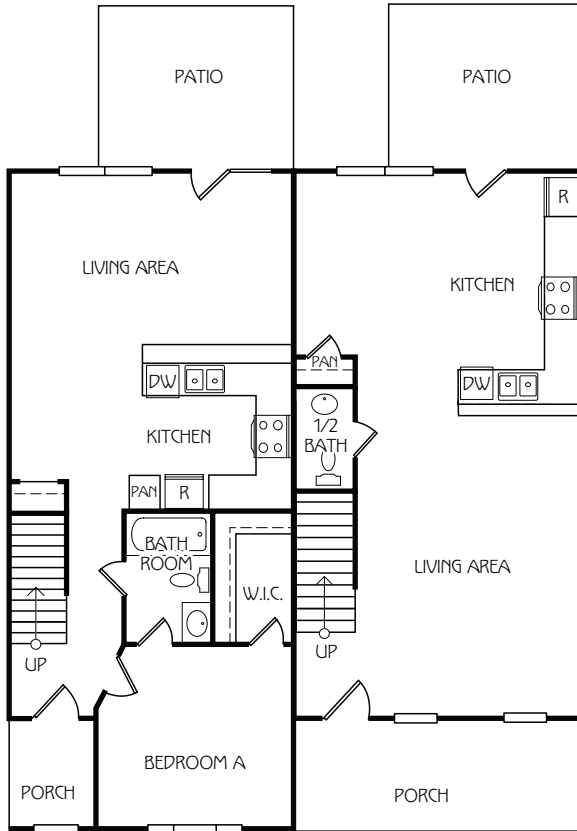

BIRCHMORE

2 BEDROOM / 2.5 BATH OR 3 BEDROOM / 3 BATH COUPLED COTTAGE

2 BEDROOM APPROX SQ FT: 1,398

Bedroom A: 11'6" x 15'
Bedroom B: 11'10" x 13'9"
Living Area: 19'11" x 13'9"

3 BEDROOM APPROX SQ FT: 1,395

Bedroom A: 11'8" x 11'11"
Bedroom B: 11'10" x 13'9"
Bedroom C: 11'6" x 15'
Living Area: 11'5" x 17'5"

855.563.1414 RETREATGAINESVILLE.COM

The Retreat Leasing Center | 1404 W University Ave | Gainesville, FL 32603