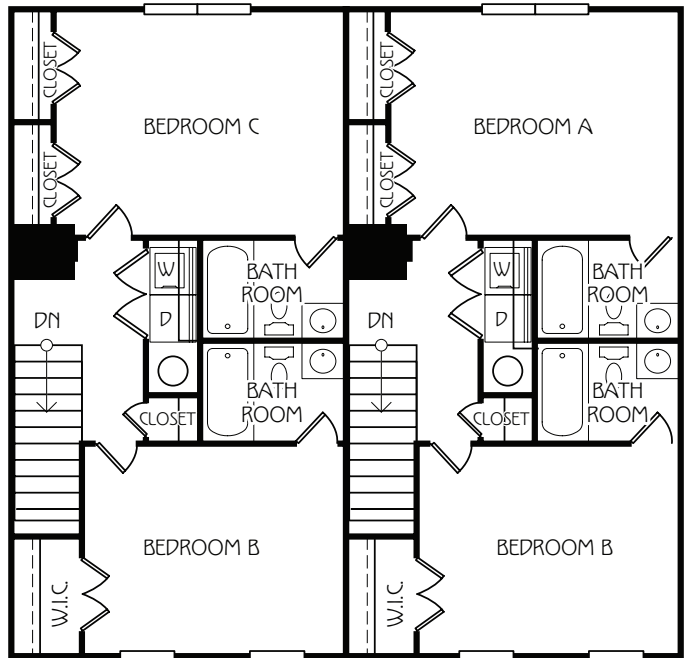

BIRCHMORE

2 BEDROOM / 2.5 BATH OR 3 BEDROOM / 3 BATH COUPLED COTTAGE

2 BEDROOM APPROX SQ FT: 1,398

Bedroom A: 11'6" x 15'
Bedroom B: 11'10" x 13'9"
Living Area: 19'11" x 13'9"

3 BEDROOM APPROX SQ FT: 1,395

Bedroom A: 11'8" x 11'11"
Bedroom B: 11'10" x 13'9"
Bedroom C: 11'6" x 15'
Living Area: 11'5" x 17'5"

855.563.1414 RETREATGAINESVILLE.COM

The Retreat Leasing Center | 1404 W University Ave | Gainesville, FL 32603