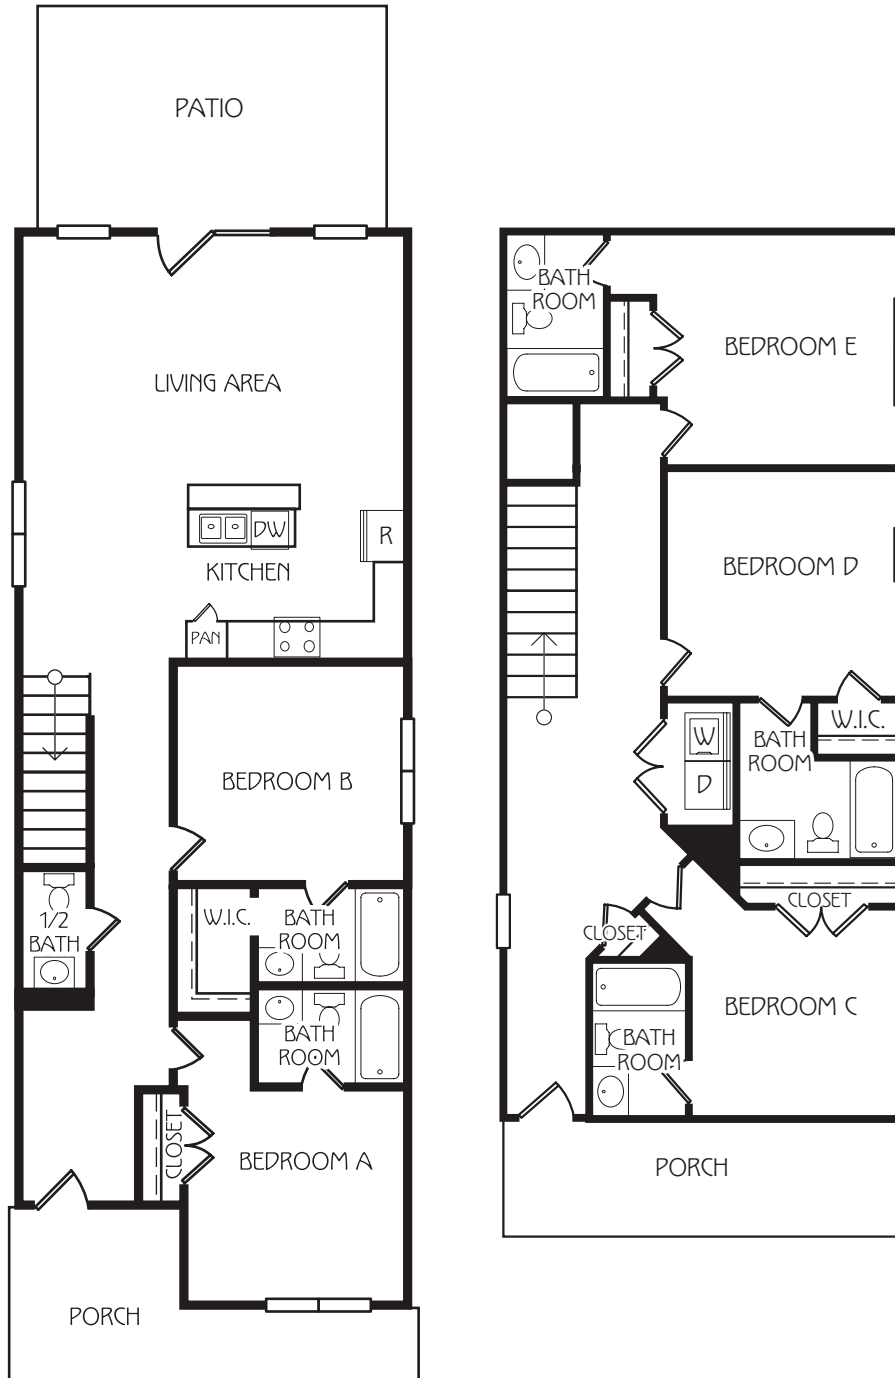

# RUTHERFORD

5 BEDROOM / 5.5 BATH COTTAGE

**APPROX SQ FT: 2,363**

Bedroom A: 10'10" x 12'4"

Bedroom B: 10'9" x 12'4"

Bedroom C: 10'9" x 10'10"

Bedroom D: 10'9" x 12'4"

Bedroom E: 12' x 12'4"

Living Area: 13'5" x 20'5"

**855.563.1414 RETREATGAINESVILLE.COM**

The Retreat Leasing Center | 1404 W University Ave | Gainesville, FL 32603

\*Amenities & materials subject to change. Floorplans & units subject to change. Floorplans & elevations ©2008 Garrell Associates Inc. Photography is representational. Pricing, amenities and availability subject to change without notice. Information is believed to be accurate but is not warranted. Speak with a leasing agent for additional details.