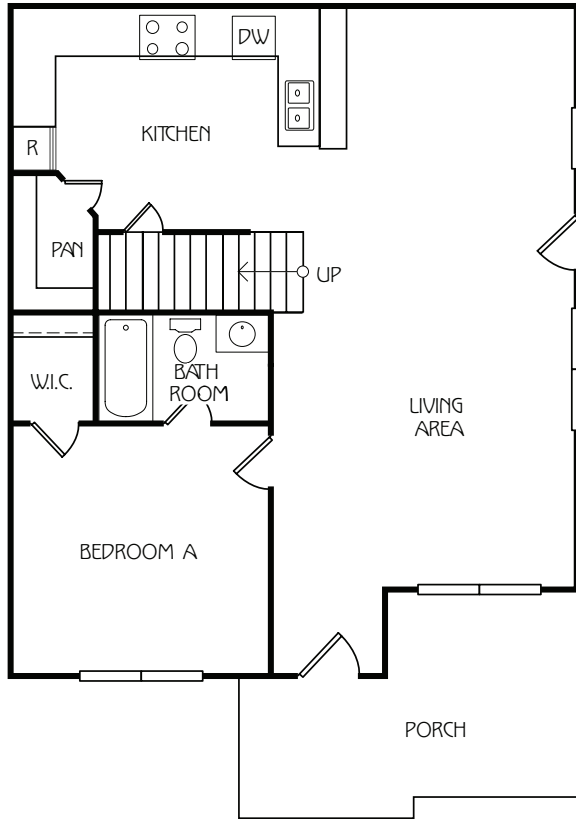

COURTYARD

4 BEDROOM / 4 BATH COTTAGE

KEY

APPROX SQ FT: 1,915

Bedroom A: 11'9" x 12'

Bedroom B: 12' x 10'5"

Bedroom C: 11'8" x 10'5"

Bedroom D: 11'9" x 10'5"

Living Area: 27'5" x 11'7"

855.563.1414 RETREATGAINESVILLE.COM

The Retreat Leasing Center | 1404 W University Ave | Gainesville, FL 32603