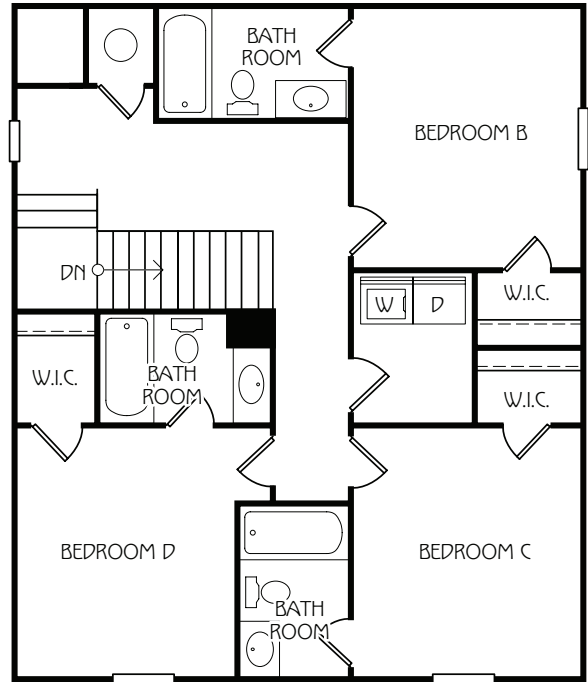

COURTYARD

4 BEDROOM / 4 BATH COTTAGE

KEY

APPROX SQ FT: 1,915

Bedroom A: 11'9" x 12'

Bedroom B: 12' x 10'5"

Bedroom C: 11'8" x 10'5"

Bedroom D: 11'9" x 10'5"

Living Area: 27'5" x 11'7"

855.563.1414 RETREATGAINESVILLE.COM

The Retreat Leasing Center | 1404 W University Ave | Gainesville, FL 32603