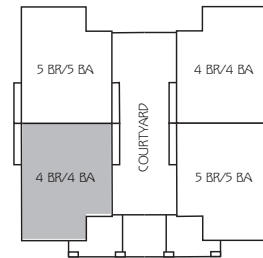

KEY

APPROX SQ FT: 1,915

Bedroom A: 11'9" x 12'

Bedroom B: 12' x 10'5"

Bedroom C: 11'8" x 10'5"

Bedroom D: 11'9" x 10'5"

Living Area: 27'5" x 11'7"