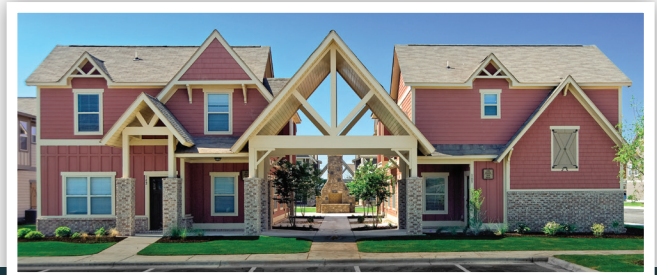

855.563.1414 RETREATGAINESVILLE.COM

The Retreat Leasing Center | 1404 W University Ave | Gainesville, FL 32603