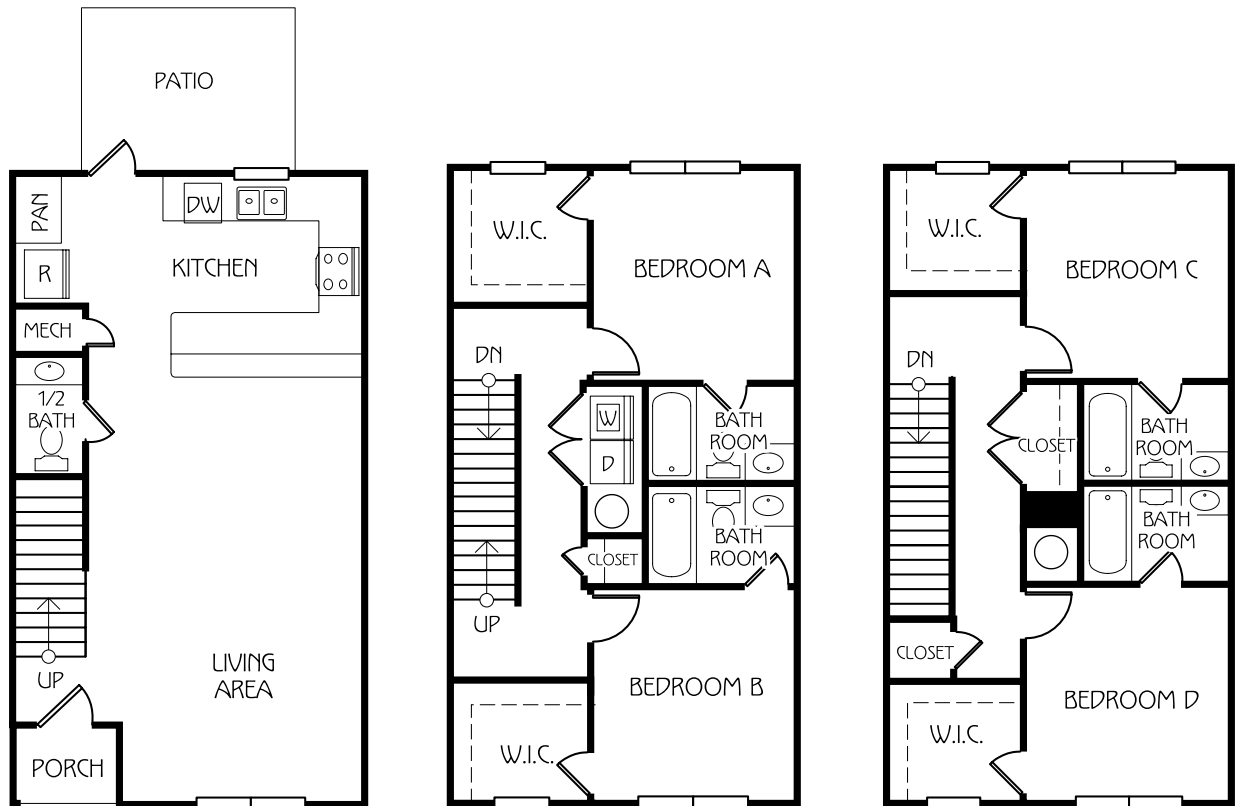

APPROX SQ FT: 1,980

Bedroom A: 11'2" x 11'6.5"

Bedroom B: 11'2" x 11'6.5"

Bedroom C: 11'6" x 11'6"

Bedroom D: 11'6" x 11'6"

Living Area: 14'6" x 9'5"