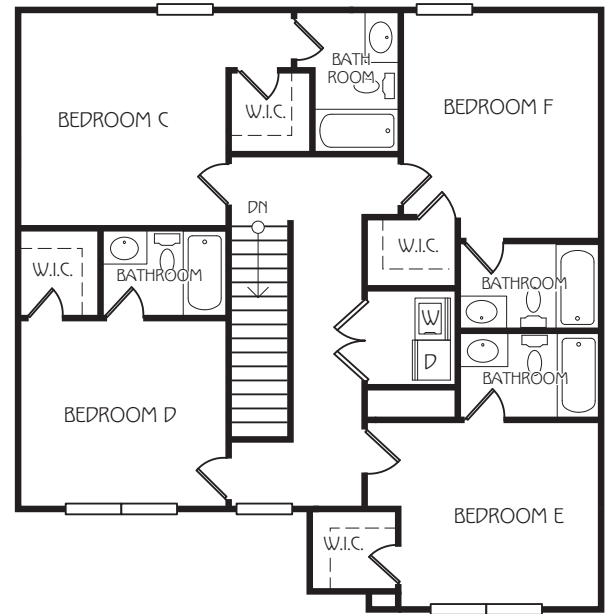

BELMONT

6 BEDROOM / 6.5 BATH COTTAGE

APPROX SQ FT: 2,476

Bedroom A: 11' x 12'3"

Bedroom B: 11' x 11'8"

Bedroom C: 13'9" x 12'3"

Bedroom D: 11' x 12'3"

Bedroom E: 13'8" x 11'

Bedroom F: 12' x 11'8"

Living Area: 18'10" x 18'2"

*Some Belmonts have an upper balcony that is shared.
Please see a leasing agent for more information.

855.563.1414 RETREATGAINESVILLE.COM

The Retreat Leasing Center | 1404 W University Ave | Gainesville, FL 32603