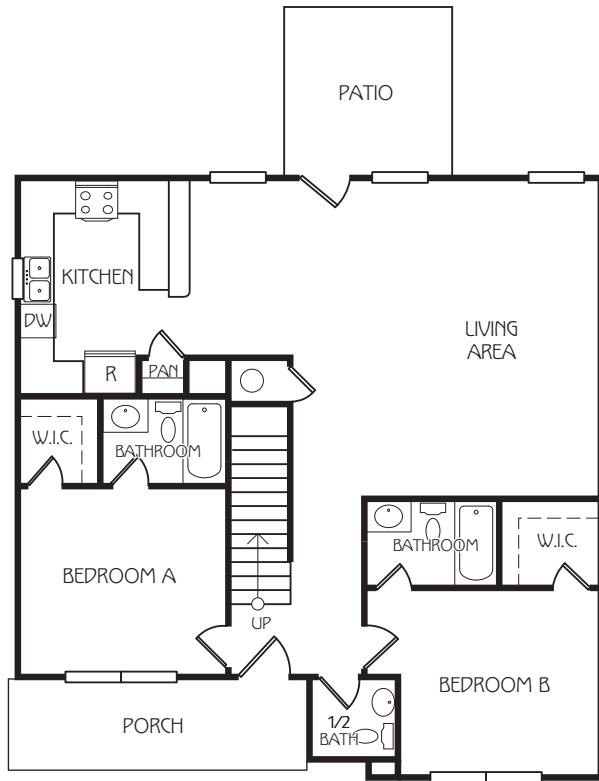

BELMONT

6 BEDROOM / 6.5 BATH COTTAGE

APPROX SQ FT: 2,476

Bedroom A: 11' x 12'3"

Bedroom B: 11' x 11'8"

Bedroom C: 13'9" x 12'3"

Bedroom D: 11' x 12'3"

Bedroom E: 13'8" x 11'

Bedroom F: 12' x 11'8"

Living Area: 18'10" x 18'2"

*Some Belmonts have an upper balcony that is shared.
Please see a leasing agent for more information.

855.563.1414 RETREATGAINESVILLE.COM

The Retreat Leasing Center | 1404 W University Ave | Gainesville, FL 32603